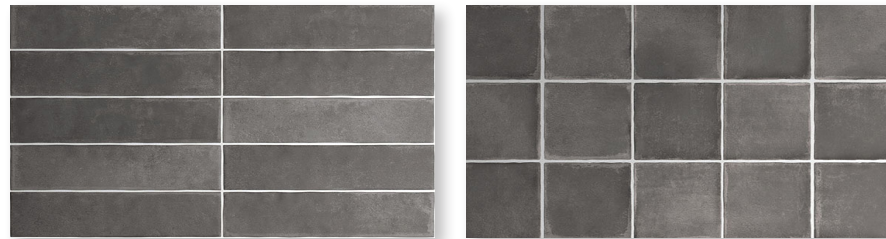

UNIVERSE

COLLECTION

MALINE TILE
ELEVATE YOUR SHOWROOM

malinetile.com

UNIVERSE

Stock Sizes

2.5"x10"

4"x4"

8" Jolly

Colors

Concrete

Dark

Glacier

Ice

Khaki

Sky

Concrete | 4"x4"

Dark | 2.5"x10"

Glacier | 2.5"x10"

Ice | 4"x4"

Khaki | 2.5"x10"

sky | 2.5"x10"

UNIVERSE

Technical Characteristics