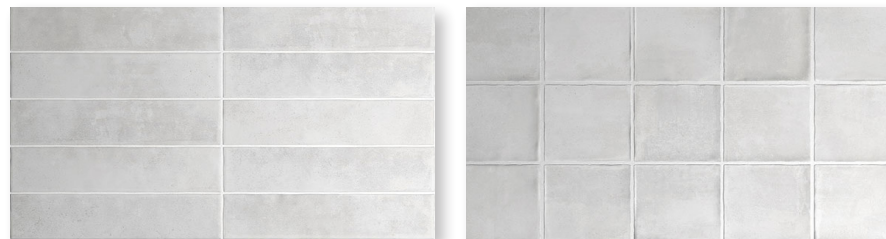

8" Jolly

Colors

Concrete

Dark

Glacier

Ice

Khaki

Sky

Concrete | 4"x4"

Dark | 2.5"x10"

Glacier | 2.5"x10"

Ice | 4"x4"

Khaki | 2.5"x10"

sky | 2.5"x10"

UNIVERSE

Technical Characteristics