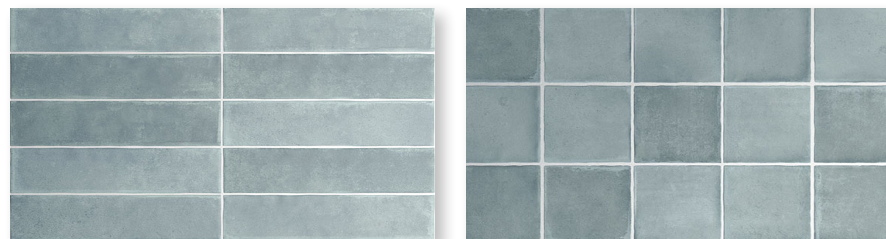

8" Jolly

Colors

Concrete

Dark

Glacier

Ice

Khaki

Sky

Concrete | 4"x4"

Dark | 2.5"x10"

Glacier | 2.5"x10"

Ice | 4"x4"

Khaki | 2.5"x10"

sky | 2.5"x10"

UNIVERSE

Technical Characteristics