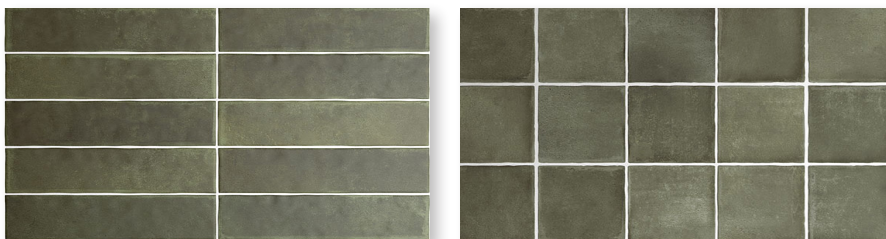

8" Jolly

Colors

Concrete

Dark

Glacier

Ice

Khaki

Sky

Concrete | 4"x4"

Dark | 2.5"x10"

Glacier | 2.5"x10"

Ice | 4"x4"

Khaki | 2.5"x10"

sky | 2.5"x10"

UNIVERSE

Technical Characteristics