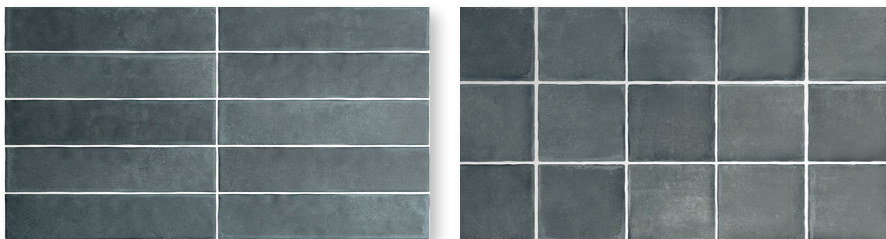

8" Jolly

Colors

Concrete

Dark

Glacier

Ice

Khaki

Sky

Concrete | 4"x4"

Dark | 2.5"x10"

Glacier | 2.5"x10"

Ice | 4"x4"

Khaki | 2.5"x10"

sky | 2.5"x10"

UNIVERSE

Technical Characteristics